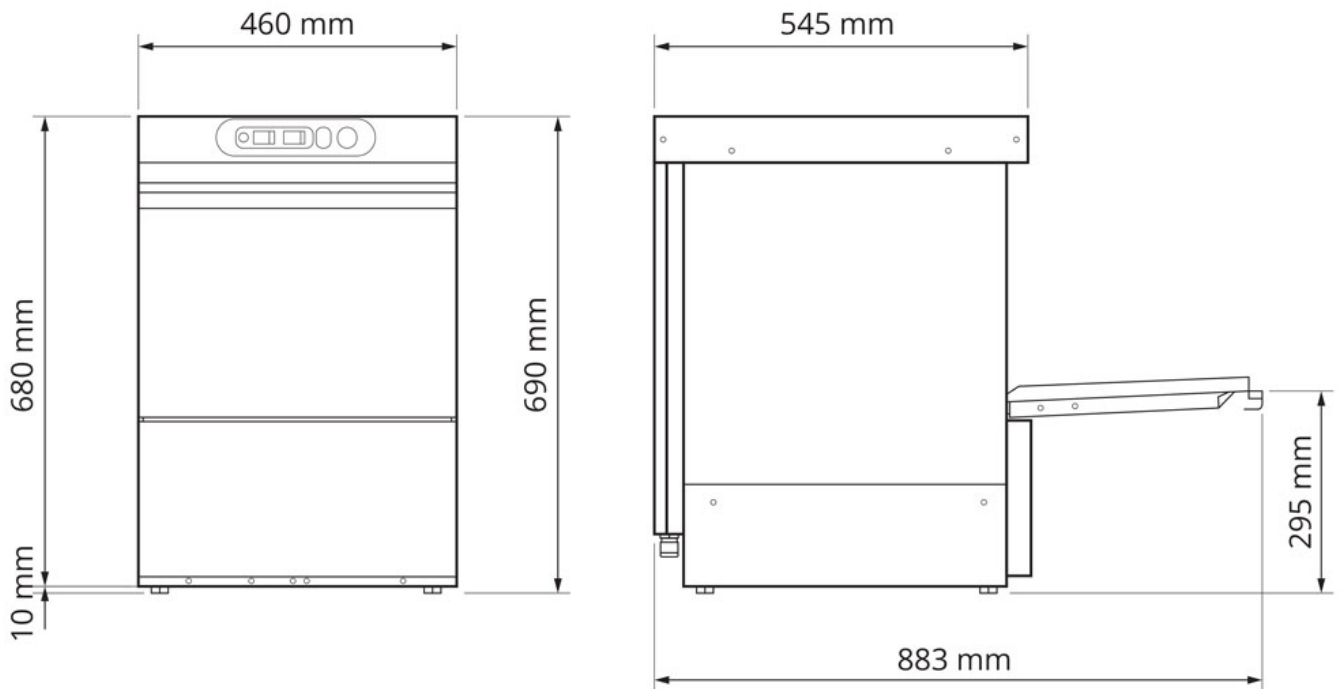

Technical Diagram

Industrial Warewashers
Woodside Industrial Estate
Dunmow Road
Bishop's Stortford
Hertfordshire
CM23 5RG

Customer Care

Tel: 01279 876500 (Option 3)

Email: sales@industrial-warewashers.com

Opening Hours

Monday – Friday:
8.30am – 5.30pm